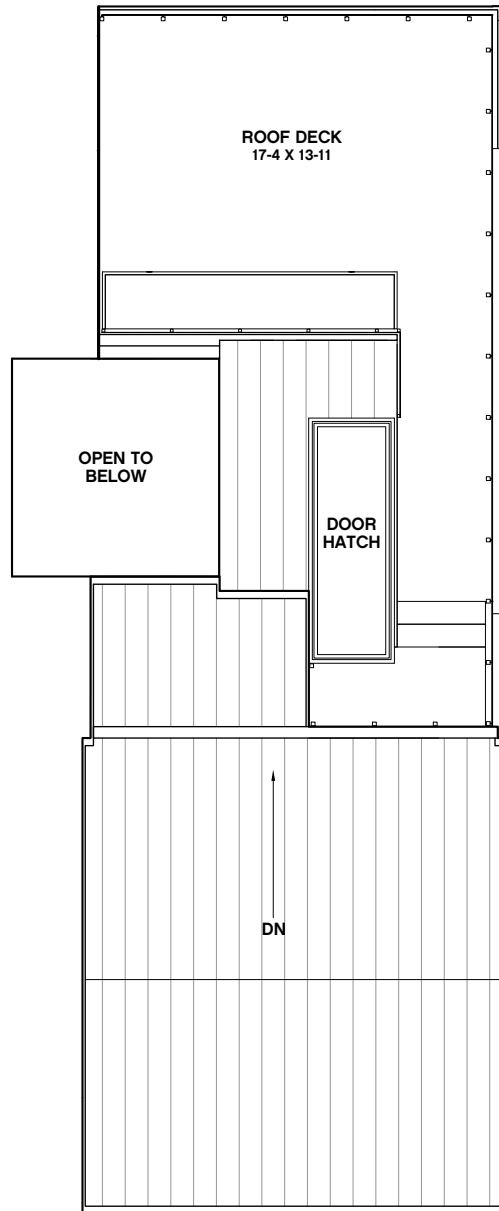

Carriage Homes

Roof Deck