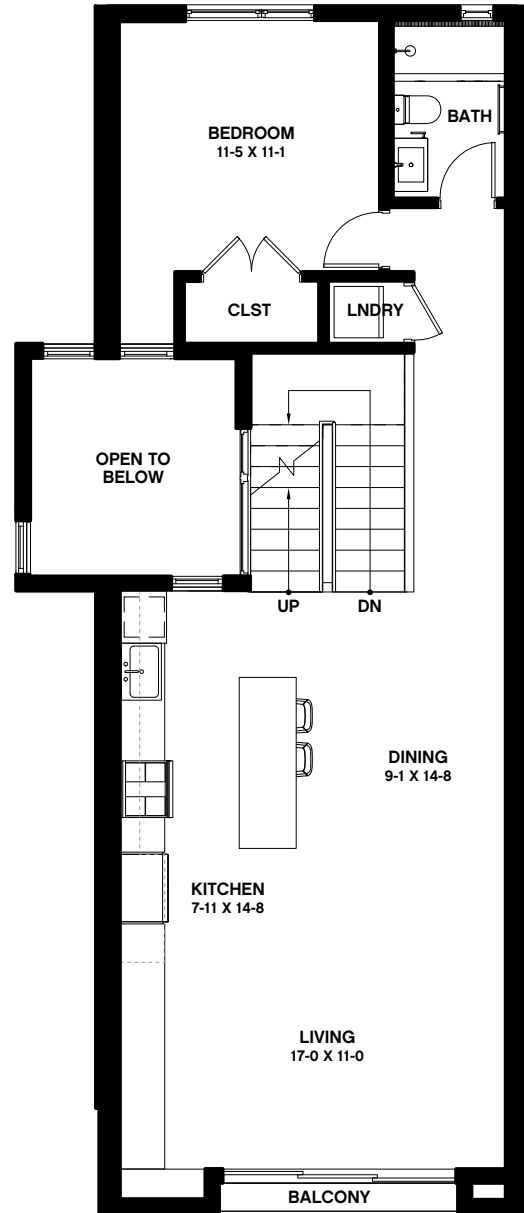

# Carriage Homes

**Type**

Carriage Home B

- 1,450 Interior Sq. Ft.
- 410 Exterior Sq. Ft.

- 2 Full Bathrooms
- 2 Bedrooms
- Courtyard Access

- Rooftop Deck
- 1 Car Attached Private Garage

**First Floor**

**Second Floor**

# Carriage Homes

Roof Deck