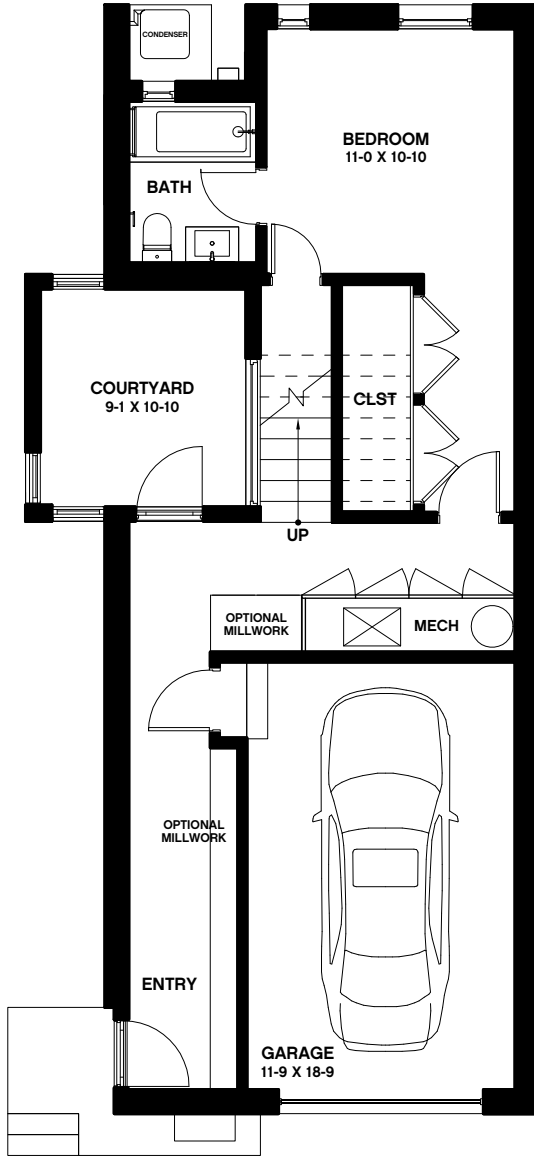

# Carriage Homes

**Type**

Carriage Home B

- 1,450 Interior Sq. Ft.
- 410 Exterior Sq. Ft.

- 2 Full Bathrooms
- 2 Bedrooms
- Courtyard Access

- Rooftop Deck
- 1 Car Attached Private Garage

**First Floor**

**Second Floor**

# Carriage Homes

Roof Deck