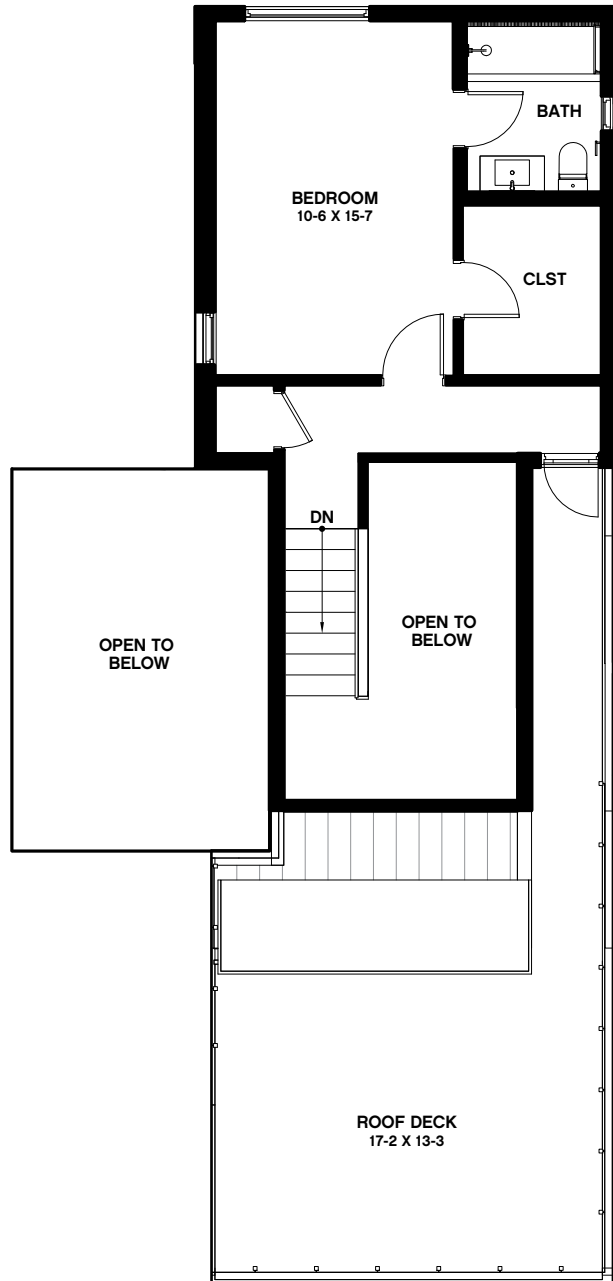

Carriage Homes

Type · 2,005 Interior Sq. Ft.
 Carriage Home C1 · 535 Exterior Sq. Ft.

- 1 Half, 3 Full Bathrooms
- 3 Bedrooms
- Garden Space
- Rooftop Deck
- 1 Car Attached Private Garage

First Floor

Second Floor

Carriage Homes

Third Floor / Roof Deck