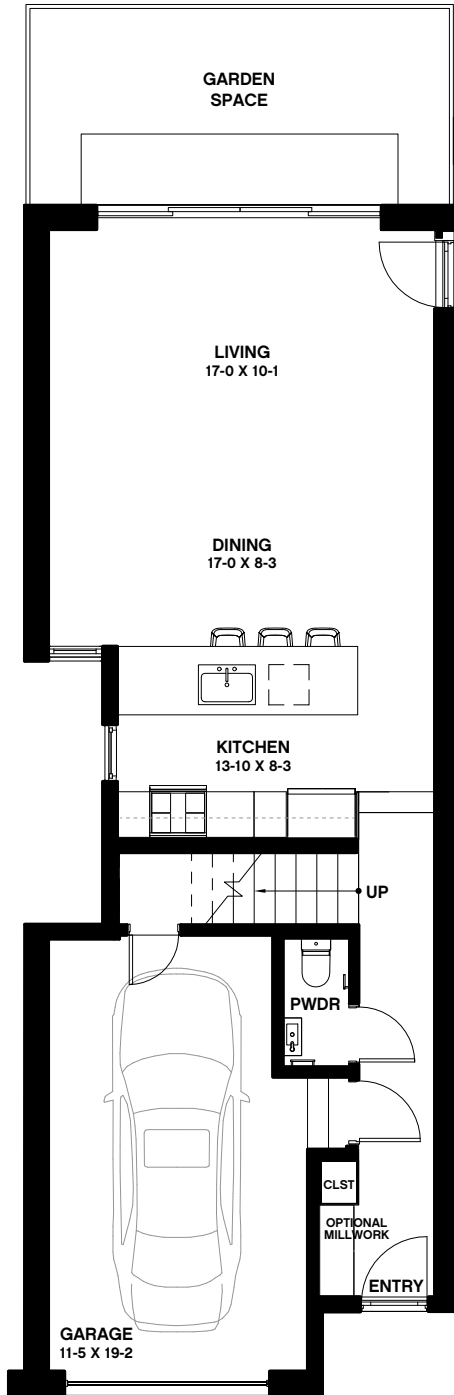

Carriage Homes

Type · 2,005 Interior Sq. Ft.
 Carriage Home C1 · 535 Exterior Sq. Ft.

- 1 Half, 3 Full Bathrooms
- 3 Bedrooms
- Garden Space
- Rooftop Deck
- 1 Car Attached Private Garage

First Floor

Second Floor

Carriage Homes

Third Floor / Roof Deck