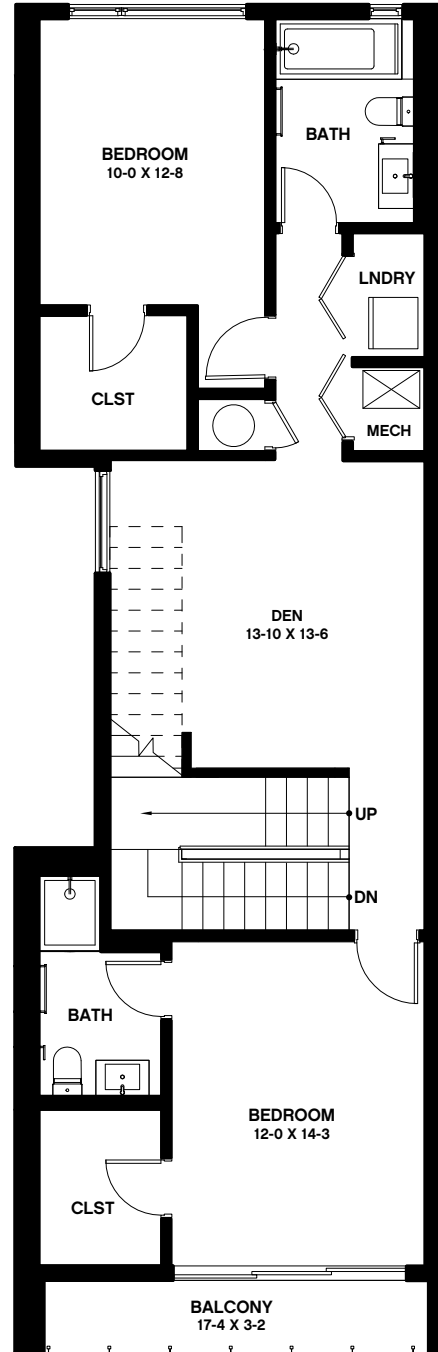

Carriage Homes

Type · 2,005 Interior Sq. Ft.
 Carriage Home C1 · 535 Exterior Sq. Ft.

- 1 Half, 3 Full Bathrooms
- 3 Bedrooms
- Garden Space
- Rooftop Deck
- 1 Car Attached Private Garage

First Floor

Second Floor

Carriage Homes

Third Floor / Roof Deck