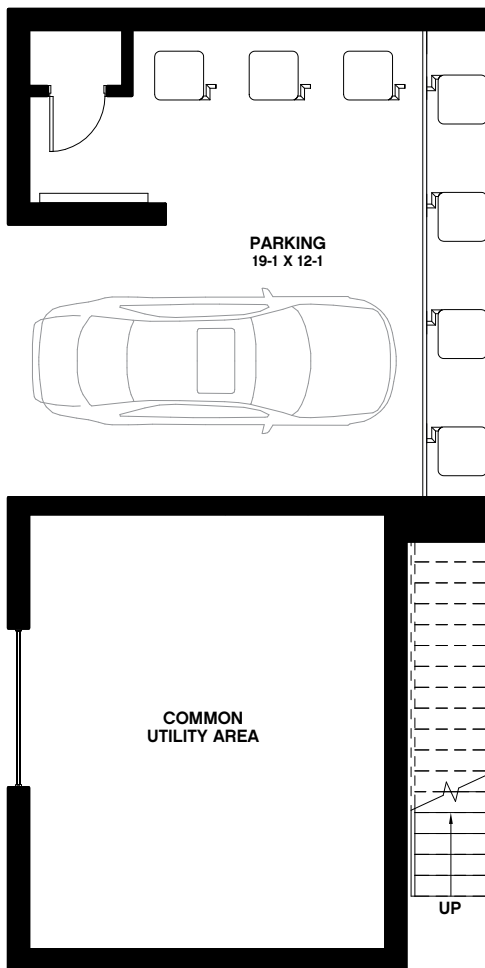

Carriage Homes

Type

Carriage Home D

- 735 Interior Sq. Ft.
- 100 Exterior Sq. Ft.

- 1 Full Bathroom
- 1 Bedroom

- 1 Car Attached Private Carport

First Floor

Second Floor