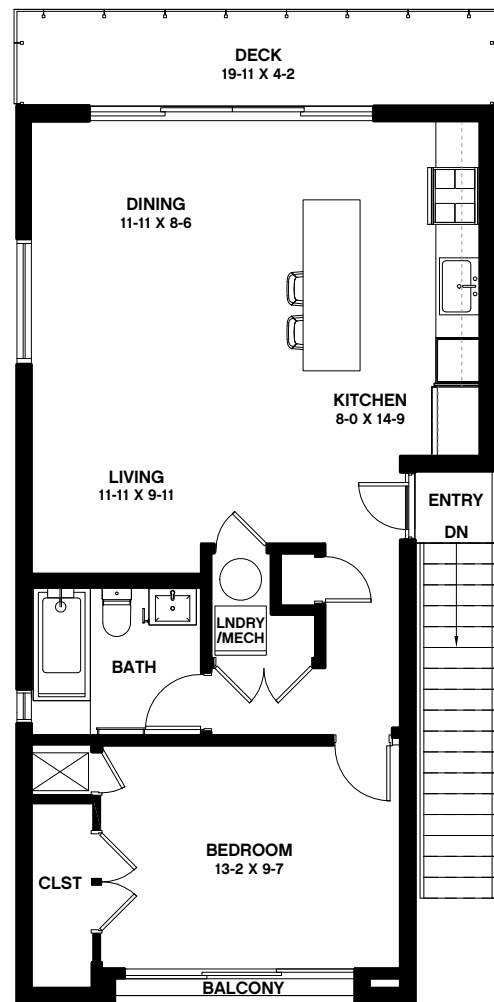

Carriage Homes

Type

Carriage Home D

- 735 Interior Sq. Ft.
- 100 Exterior Sq. Ft.

- 1 Full Bathroom
- 1 Bedroom

- 1 Car Attached Private Carport

First Floor

Second Floor