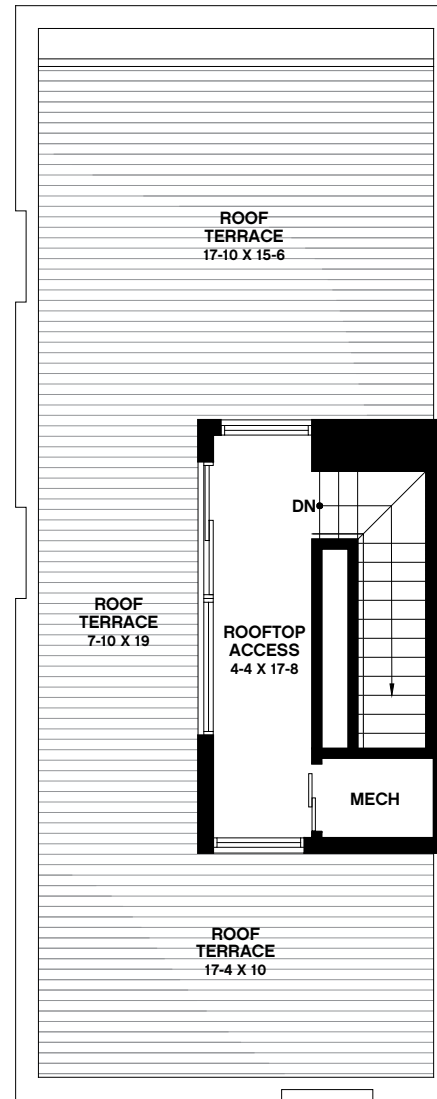

Townhomes

- Type** Townhome A1
- 2,185 Int. Sq. Ft.
 - 108 Ext. Sq. Ft.
 - 2 Half, 2 Full Bathrooms
 - 3 Bedrooms
 - Optional Rooftop Access (205 SF), Terrace (437 SF)
 - 2 Car Attached Private Garage

First Floor

Second Floor

Townhomes

Third Floor

Roof Terrace