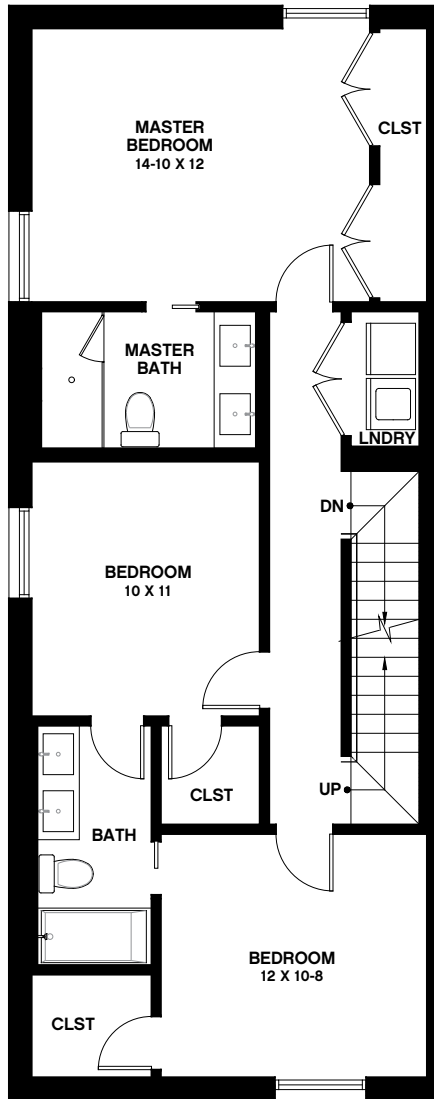

Townhomes

- Type** Townhome A1
- 2,185 Int. Sq. Ft.
 - 108 Ext. Sq. Ft.
 - 2 Half, 2 Full Bathrooms
 - 3 Bedrooms
 - Optional Rooftop Access (205 SF), Terrace (437 SF)
 - 2 Car Attached Private Garage

First Floor

Second Floor

Townhomes

Third Floor

Roof Terrace