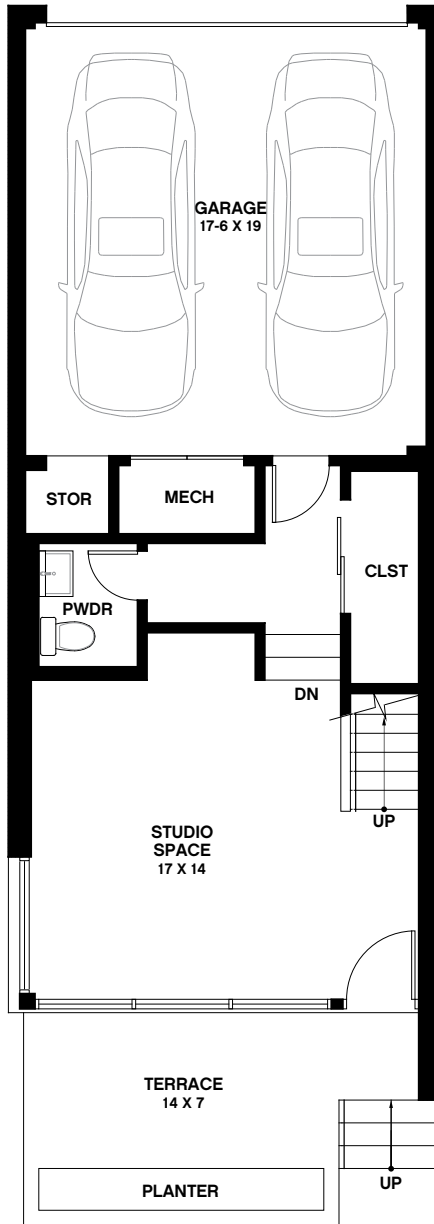

Townhomes

- Type** Townhome A1
- 2,185 Int. Sq. Ft.
 - 108 Ext. Sq. Ft.
 - 2 Half, 2 Full Bathrooms
 - 3 Bedrooms
 - Optional Rooftop Access (205 SF), Terrace (437 SF)
 - 2 Car Attached Private Garage

First Floor