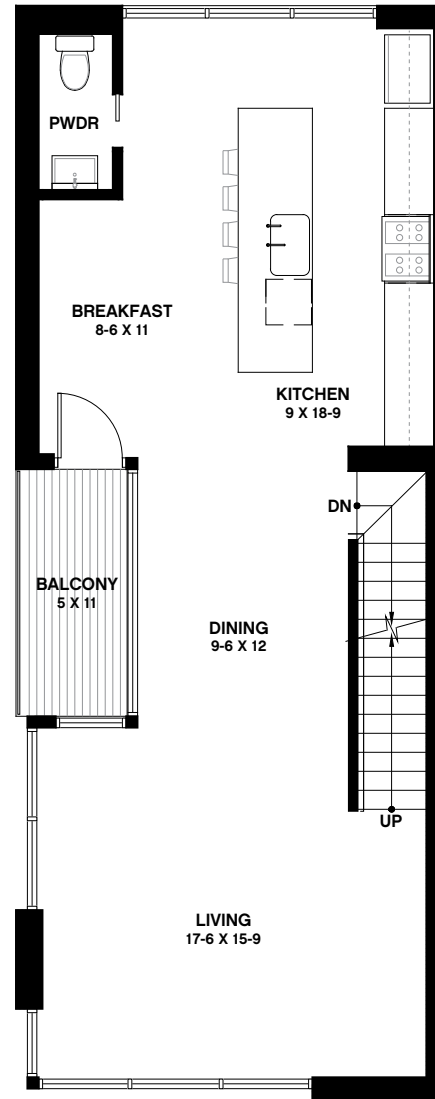

Townhomes

- Type** Townhome A1
- 2,185 Int. Sq. Ft.
 - 108 Ext. Sq. Ft.
 - 2 Half, 2 Full Bathrooms
 - 3 Bedrooms
 - Optional Rooftop Access (205 SF), Terrace (437 SF)
 - 2 Car Attached Private Garage

First Floor

Second Floor

Townhomes

Third Floor

Roof Terrace