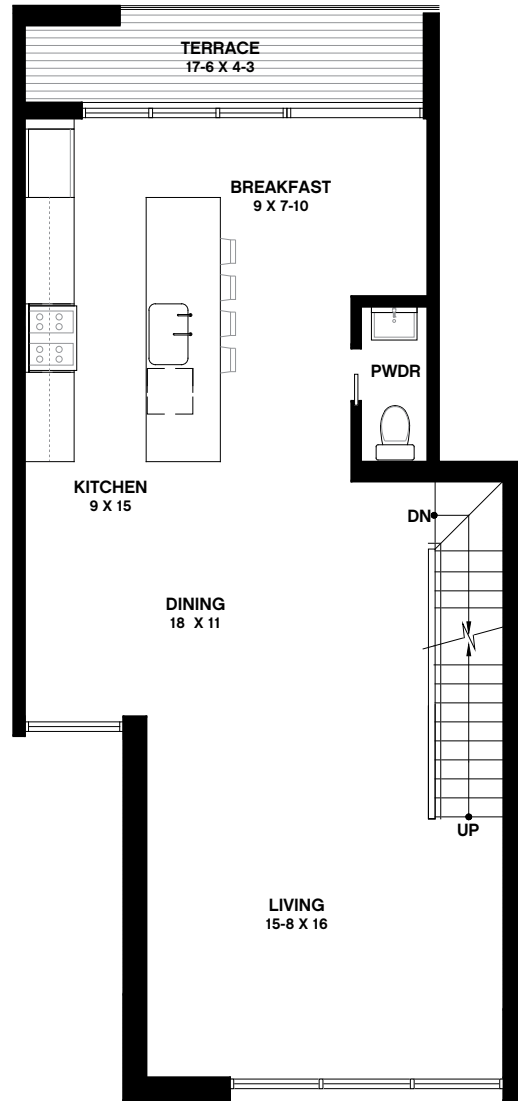

Townhomes

- Type
- 2,265 Int. Sq. Ft.
 - 144 Ext. Sq. Ft.
 - 2 Half, 2 Full Bathrooms
 - 3 Bedrooms
 - Optional 4th Bedroom, 3rd Full Bathroom
 - Optional Rooftop Penthouse (417 SF), Terrace (426 SF)
 - 2 Car Attached Private Garage

Townhome C1

First Floor

Second Floor

Townhomes

Third Floor

Roof Terrace