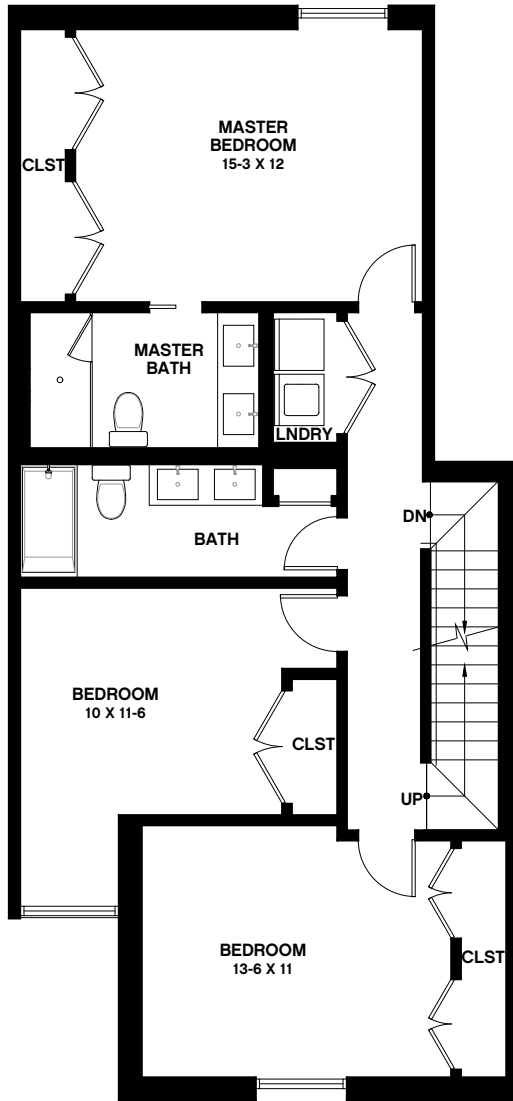

Townhomes

- Type
- 2,265 Int. Sq. Ft.
 - 144 Ext. Sq. Ft.
 - 2 Half, 2 Full Bathrooms
 - 3 Bedrooms
 - Optional 4th Bedroom, 3rd Full Bathroom
 - Optional Rooftop Penthouse (417 SF), Terrace (426 SF)
 - 2 Car Attached Private Garage

Townhome C1

First Floor

Second Floor

Townhomes

Third Floor

Roof Terrace