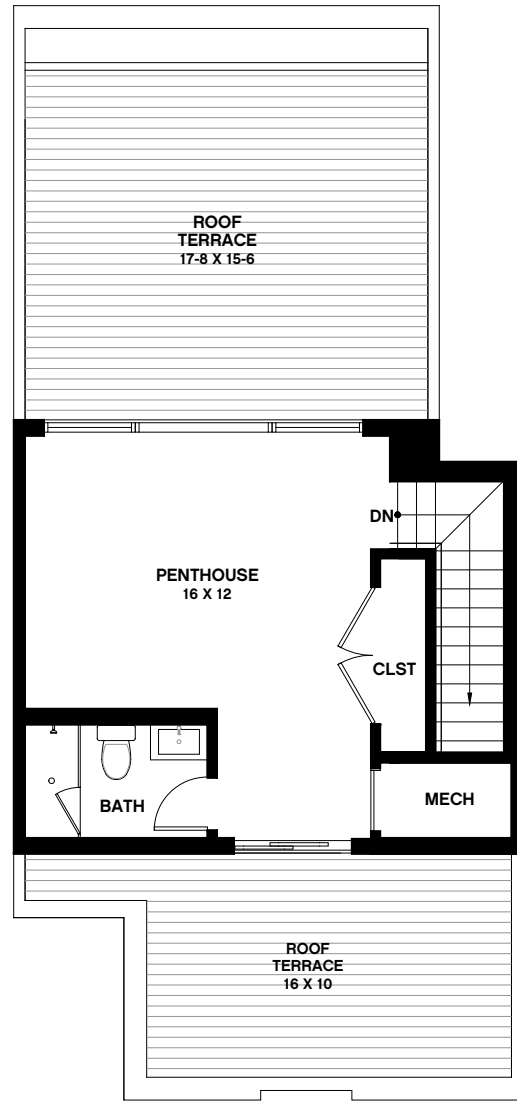

Townhomes

- Type
- 2,265 Int. Sq. Ft.
 - 144 Ext. Sq. Ft.
 - 2 Half, 2 Full Bathrooms
 - 3 Bedrooms
 - Optional 4th Bedroom, 3rd Full Bathroom
 - Optional Rooftop Penthouse (417 SF), Terrace (426 SF)
 - 2 Car Attached Private Garage

Townhome C1

First Floor

Second Floor

Townhomes

Third Floor

Roof Terrace