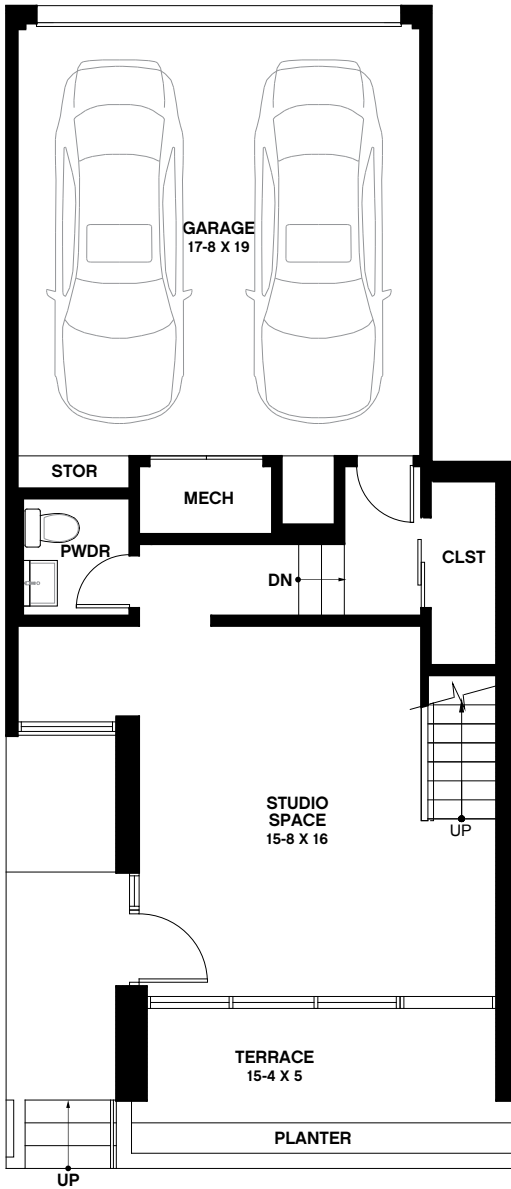

Townhomes

- Type
- 2,265 Int. Sq. Ft.
 - 144 Ext. Sq. Ft.
 - 2 Half, 2 Full Bathrooms
 - 3 Bedrooms
 - Optional 4th Bedroom, 3rd Full Bathroom
 - Optional Rooftop Penthouse (417 SF), Terrace (426 SF)
 - 2 Car Attached Private Garage

Townhome C1

First Floor

Second Floor

Townhomes

Third Floor

Roof Terrace