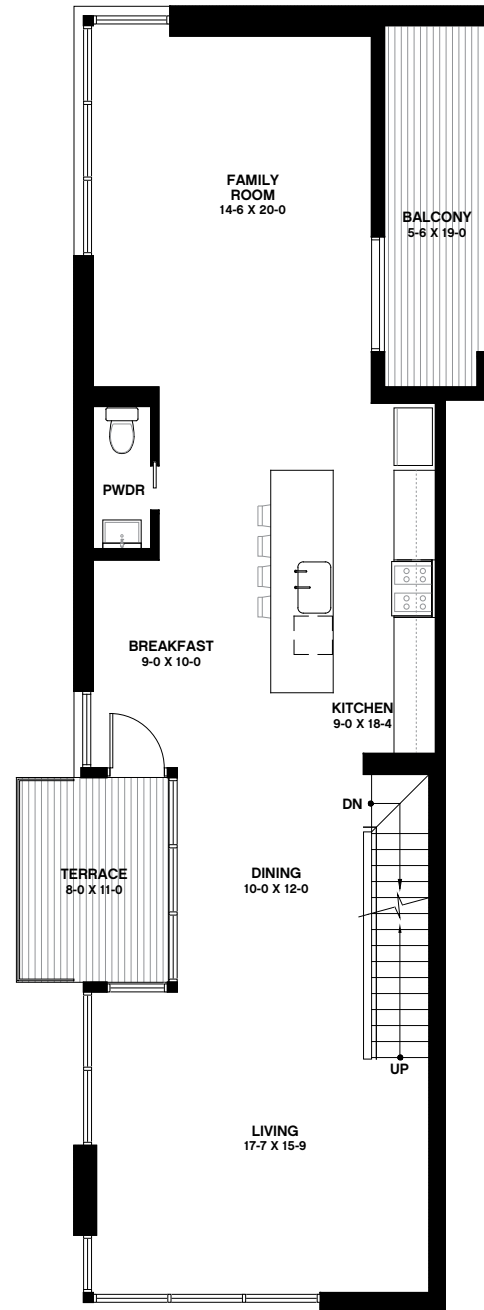

Townhomes

Type · 2,874 Int. Sq. Ft.
 Townhome E · 213 Ext. Sq. Ft.

- 2 Half, 2 Full Bathrooms
- 3 Bedrooms
- Optional 3rd Floor Terrace (320 SF)
- Optional Rooftop Access (200 SF), Terrace (600 SF)
- 2 Car Attached Private Garage

First Floor

Second Floor

Townhomes

Third Floor

Roof Terrace