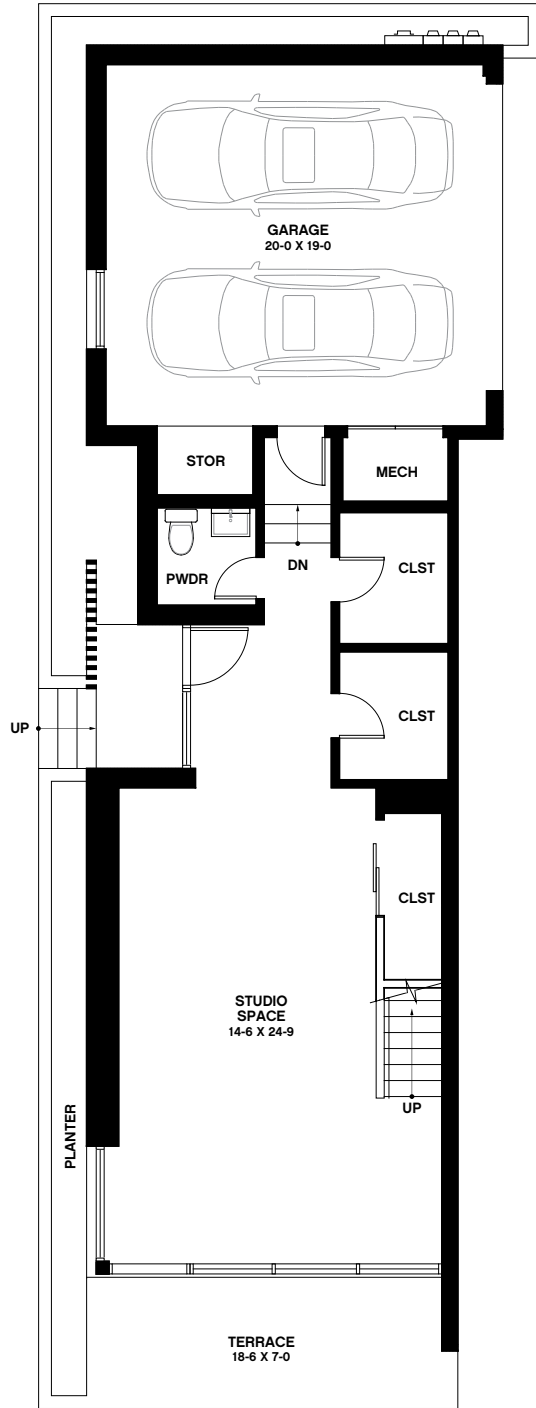

Townhomes

Type · 2,874 Int. Sq. Ft.
 Townhome E · 213 Ext. Sq. Ft.

- 2 Half, 2 Full Bathrooms
- 3 Bedrooms
- Optional 3rd Floor Terrace (320 SF)
- Optional Rooftop Access (200 SF), Terrace (600 SF)
- 2 Car Attached Private Garage

First Floor

Second Floor

Townhomes

Third Floor

Roof Terrace