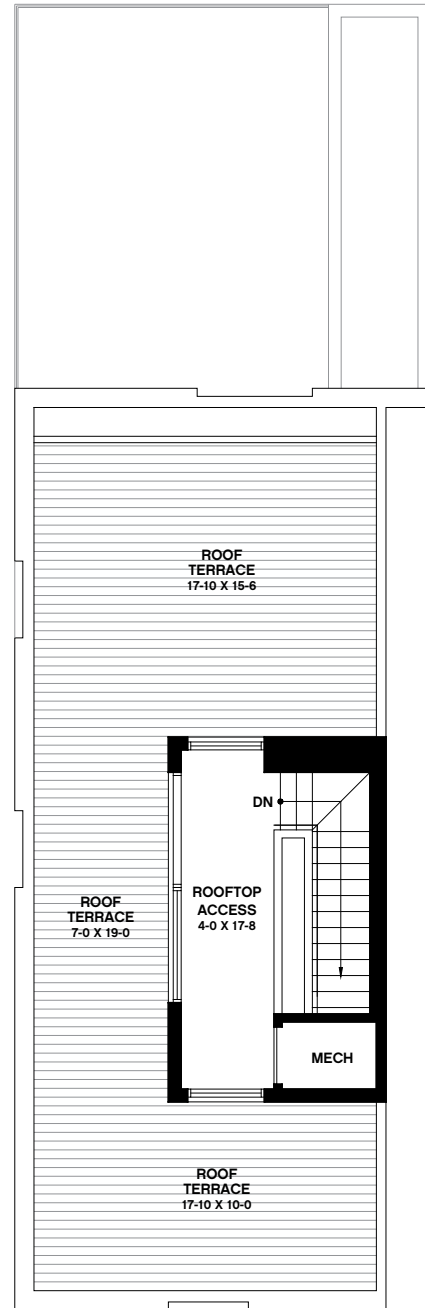

Townhomes

Type · 2,874 Int. Sq. Ft.
 Townhome E · 213 Ext. Sq. Ft.

- 2 Half, 2 Full Bathrooms
- 3 Bedrooms
- Optional 3rd Floor Terrace (320 SF)
- Optional Rooftop Access (200 SF), Terrace (600 SF)
- 2 Car Attached Private Garage

First Floor

Second Floor

Townhomes

Third Floor

Roof Terrace