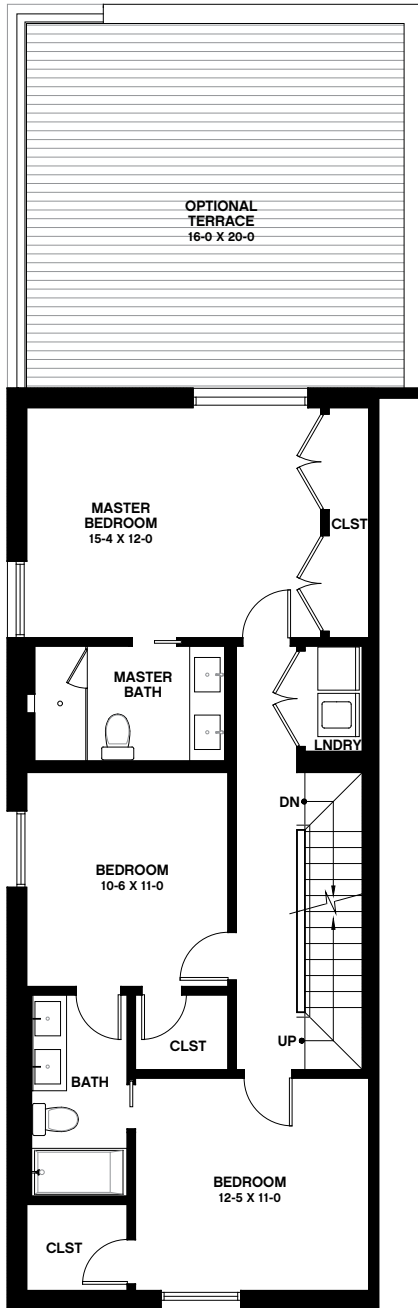

Townhomes

Type · 2,874 Int. Sq. Ft.
 Townhome E · 213 Ext. Sq. Ft.

- 2 Half, 2 Full Bathrooms
- 3 Bedrooms
- Optional 3rd Floor Terrace (320 SF)
- Optional Rooftop Access (200 SF), Terrace (600 SF)
- 2 Car Attached Private Garage

First Floor

Second Floor

Townhomes

Third Floor

Roof Terrace