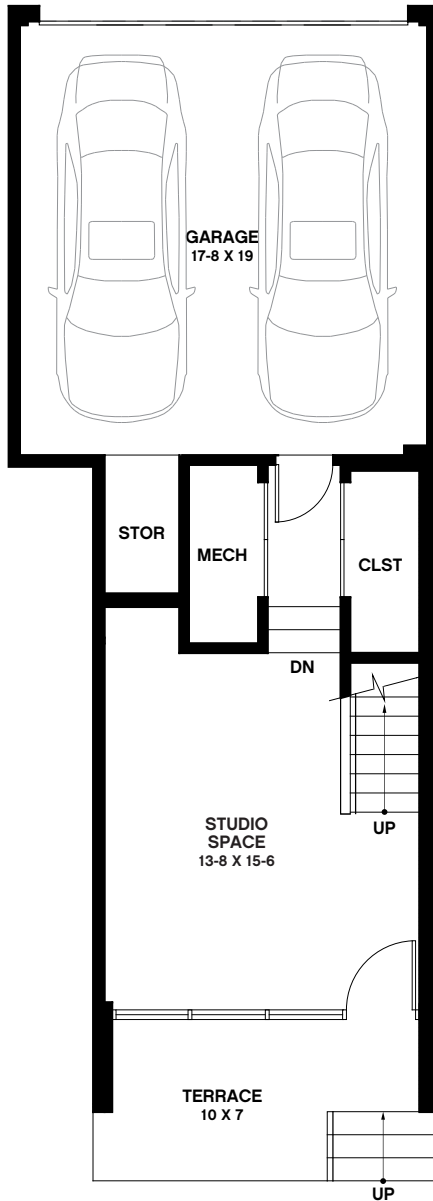

# Townhomes

- Type  
Townhome B
- 1,835 Int. Sq. Ft.
  - 154 Ext. Sq. Ft.
  - 1 Half, 2 Full Bathrooms
  - 2 Bedrooms
  - Optional Rooftop Access (292 SF), Terrace (476 SF)
  - 2 Car Attached Private Garage

First Floor

Second Floor