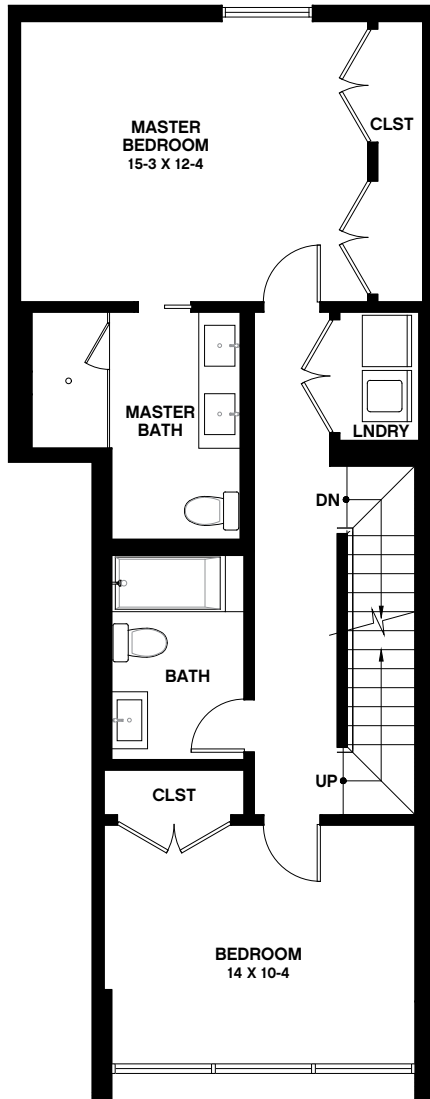

Townhomes

Third Floor