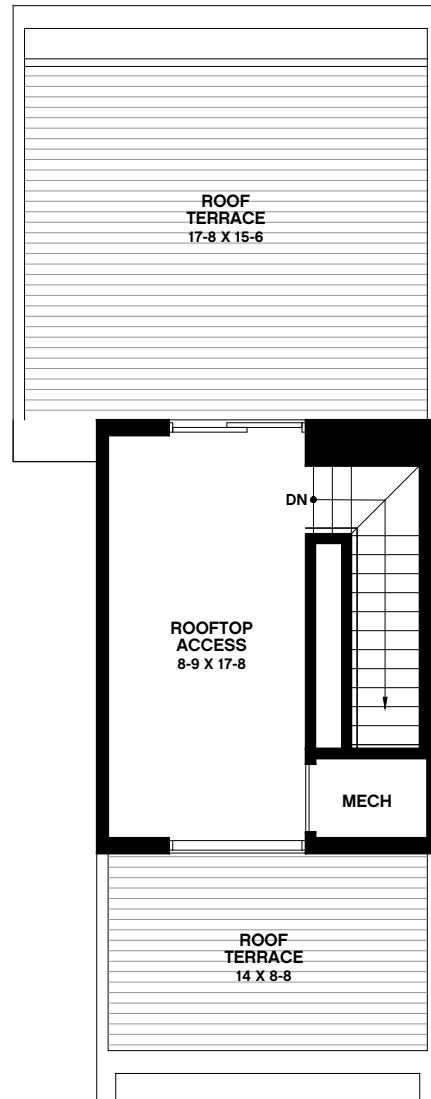

Roof Terrace