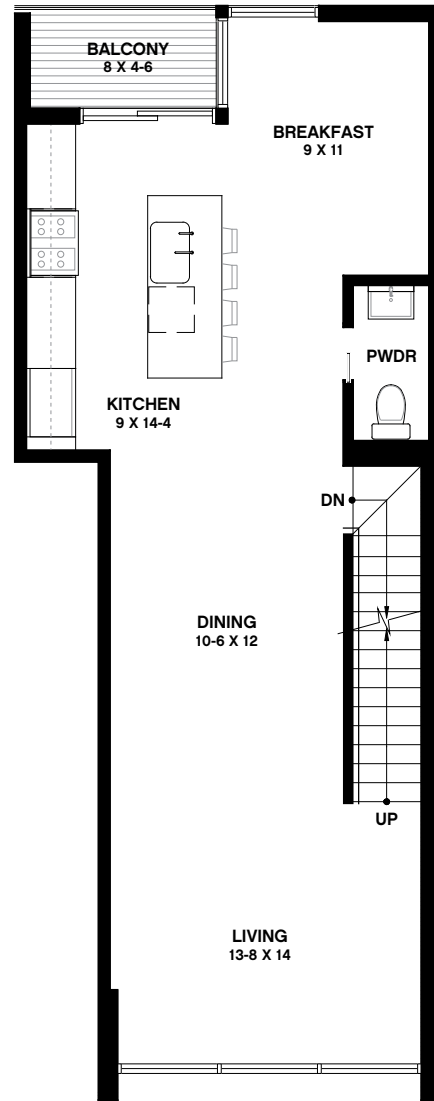

# Townhomes

- Type  
Townhome B
- 1,835 Int. Sq. Ft.
  - 154 Ext. Sq. Ft.
  - 1 Half, 2 Full Bathrooms
  - 2 Bedrooms
  - Optional Rooftop Access (292 SF), Terrace (476 SF)
  - 2 Car Attached Private Garage

First Floor

Second Floor

# Townhomes

Third Floor

Roof Terrace